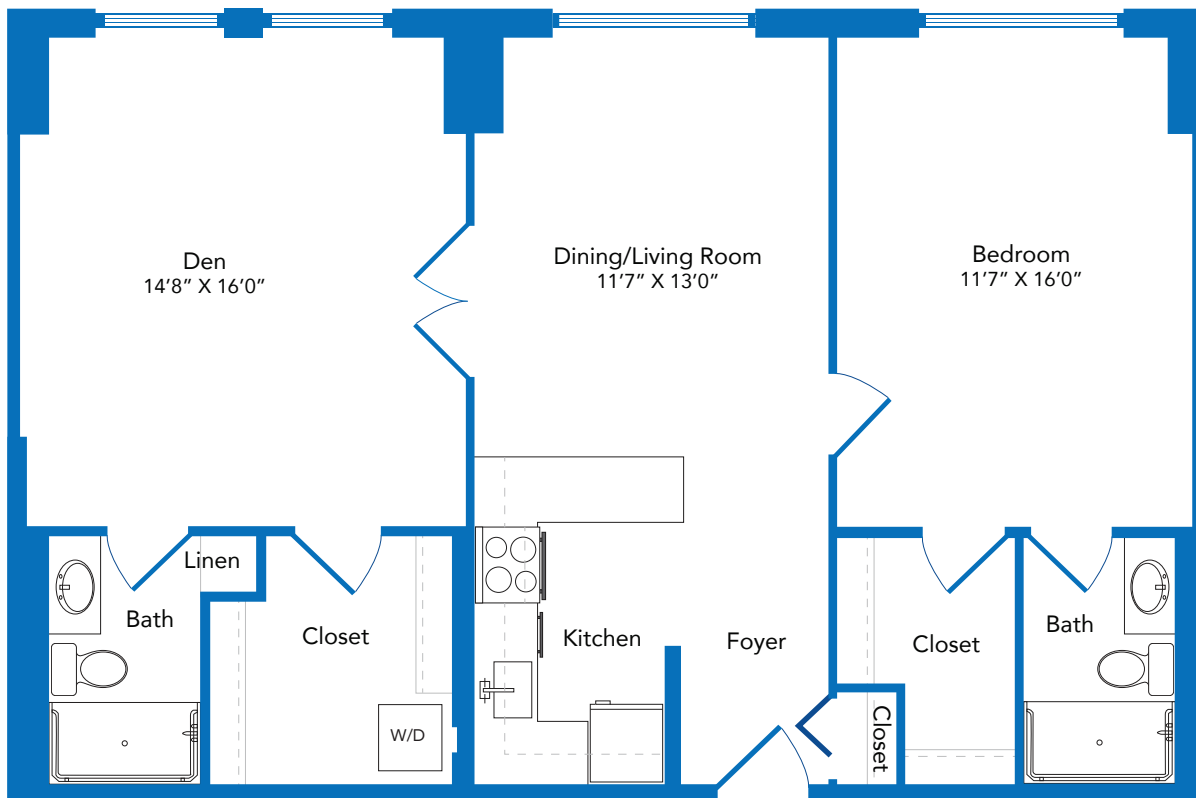

Goodwin House
Bailey's Crossroads

Barcroft

One Bedroom with Den
One-and-a-Half Bath
937 sq. ft.

Floor plans are not shown to scale. Room measurements and square footage are approximate.

3440 S Jefferson Street, Falls Church, VA 22041
703.578.7201 | GoodwinHouseBaileysCrossroads.org

Goodwin House
Bailey's Crossroads

McLean

One Bedroom with Den
Two Bath
937 sq. ft.

Floor plans are not shown to scale. Room measurements and square footage are approximate.

3440 S Jefferson Street, Falls Church, VA 22041
703.578.7201 | GoodwinHouseBaileysCrossroads.org

Goodwin House
Bailey's Crossroads

Claremont

One Bedroom with Den
Two Bath
957 sq. ft.

Floor plans are not shown to scale. Room measurements and square footage are approximate.

3440 S Jefferson Street, Falls Church, VA 22041
703.578.7201 | GoodwinHouseBaileysCrossroads.org

Goodwin House
Bailey's Crossroads

Arlingtonian

Two Bedroom
Two Bath
1,160 sq. ft.

Floor plans are not shown to scale. Room measurements and square footage are approximate.

3440 S Jefferson Street, Falls Church, VA 22041
703.578.7201 | GoodwinHouseBaileysCrossroads.org