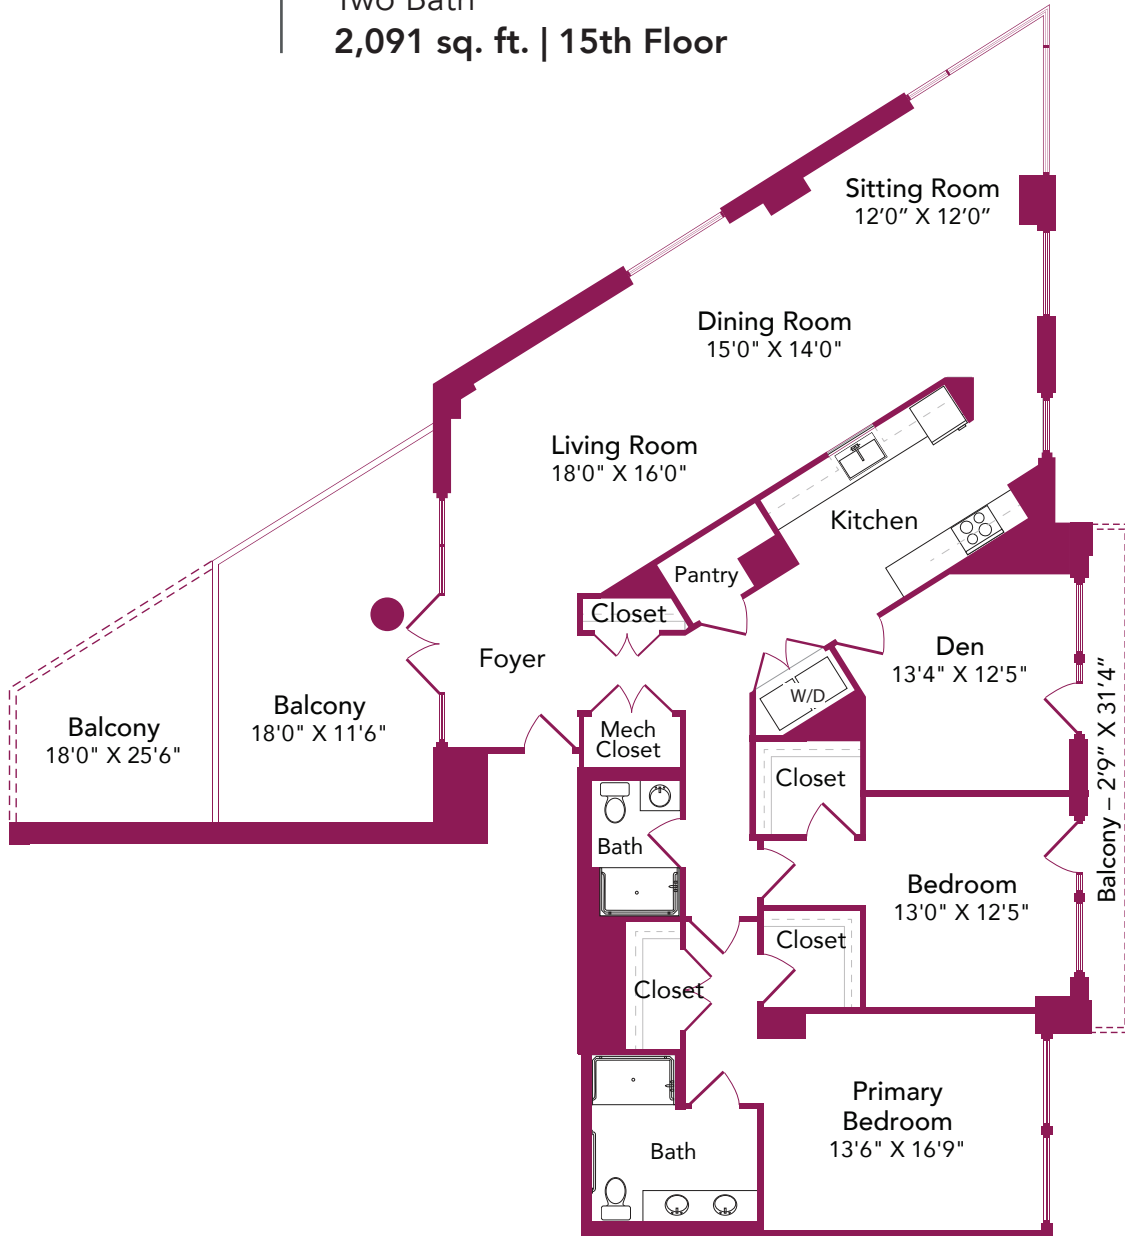

Goodwin House
Bailey's Crossroads

Stratford

Two Bedroom with Den and Two Balconies
Two Bath
2,091 sq. ft. | 14th Floor

Shirlington

Two Bedroom with Den and One Balcony
Two Bath
2,091 sq. ft. | 15th Floor

Floor plans are not shown to scale. Room measurements and square footage are approximate.

3440 S Jefferson Street, Falls Church, VA 22041
703.578.7201 | GoodwinHouseBaileysCrossroads.org