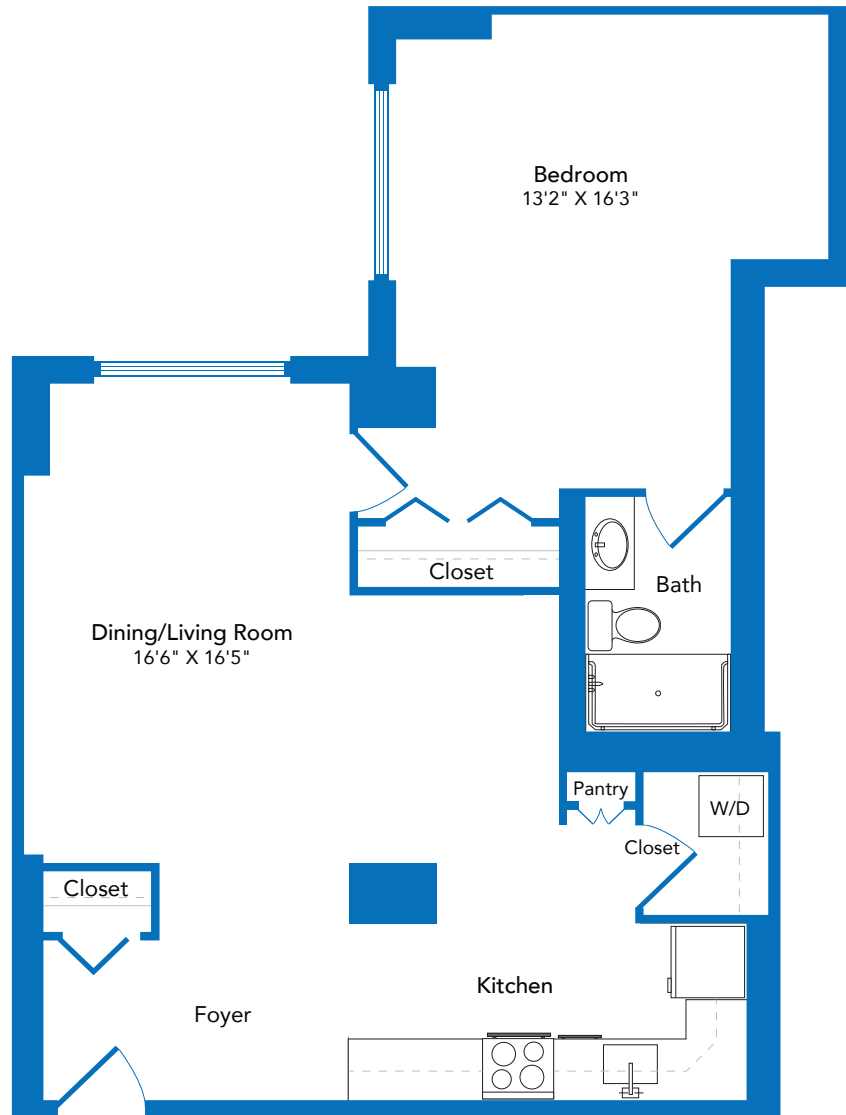

Goodwin House
Bailey's Crossroads

Buckingham

One Bedroom
One Bath
590 sq. ft.

Floor plans are not shown to scale. Room measurements and square footage are approximate.

3440 S Jefferson Street, Falls Church, VA 22041
703.578.7201 | GoodwinHouseBaileysCrossroads.org

Goodwin House
Bailey's Crossroads

Ballston

One Bedroom
One Bath
700 sq. ft.

Floor plans are not shown to scale. Room measurements and square footage are approximate.

3440 S Jefferson Street, Falls Church, VA 22041
703.578.7201 | GoodwinHouseBaileysCrossroads.org

Goodwin House
Bailey's Crossroads

Bluemont

One Bedroom
One Bath
725 sq. ft.

Floor plans are not shown to scale. Room measurements and square footage are approximate.

3440 S Jefferson Street, Falls Church, VA 22041
703.578.7201 | GoodwinHouseBaileysCrossroads.org

Goodwin House
Bailey's Crossroads

Clarendon

One Bedroom
One Bath
835 sq. ft.

Floor plans are not shown to scale. Room measurements and square footage are approximate.

3440 S Jefferson Street, Falls Church, VA 22041
703.578.7201 | GoodwinHouseBaileysCrossroads.org