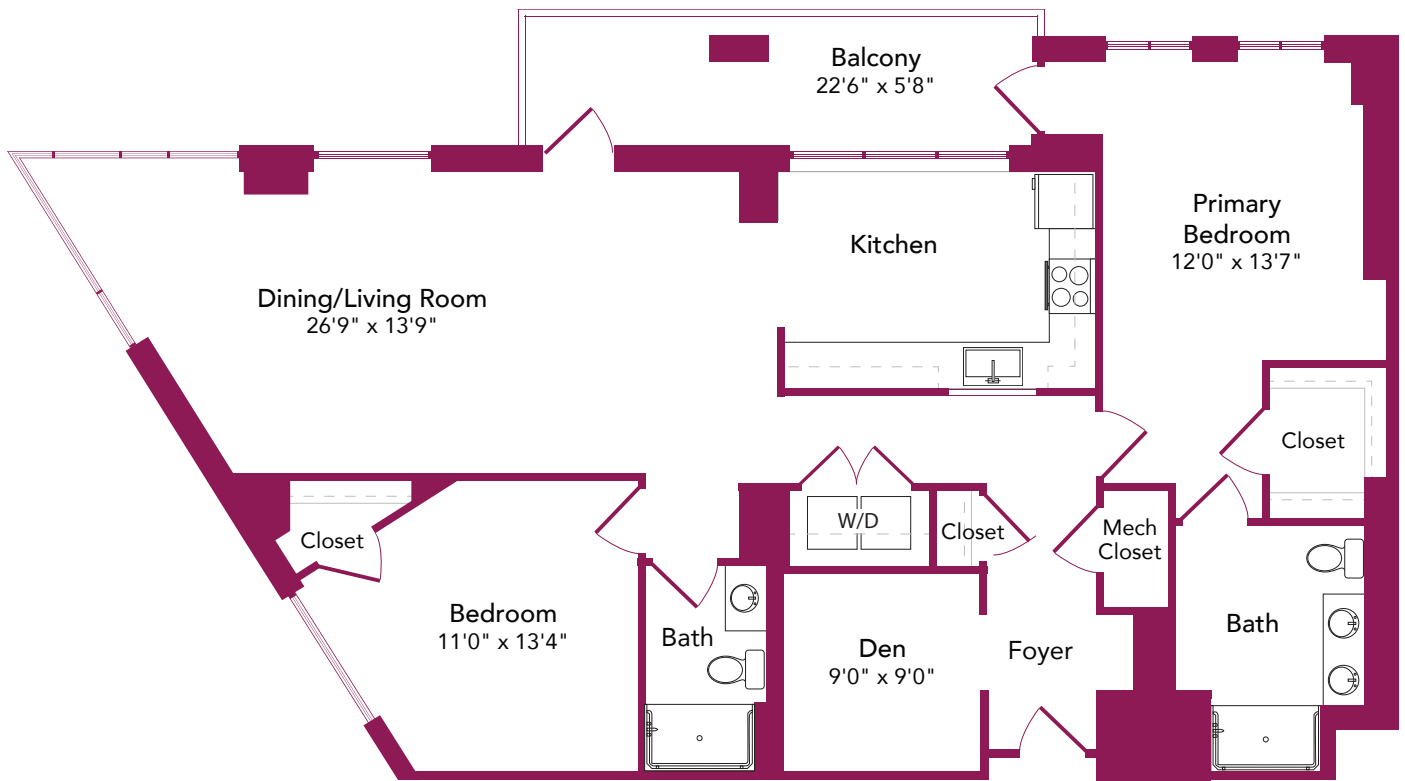

Goodwin House
Bailey's Crossroads

Burke

Two Bedroom
Two Bath
1,335 sq. ft.

Floor plans are not shown to scale. Room measurements and square footage are approximate.

3440 S Jefferson Street, Falls Church, VA 22041
703.578.7201 | GoodwinHouseBaileysCrossroads.org

Goodwin House
Bailey's Crossroads

Columbia

Two Bedroom with Den
Two Bath
1,416 sq. ft.

Floor plans are not shown to scale. Room measurements and square footage are approximate.

3440 S Jefferson Street, Falls Church, VA 22041
703.578.7201 | GoodwinHouseBaileysCrossroads.org

Goodwin House
Bailey's Crossroads

Langley

Two Bedroom with Den
Two Bath
1,485 sq. ft.

Floor plans are not shown to scale. Room measurements and square footage are approximate.

3440 S Jefferson Street, Falls Church, VA 22041
703.578.7201 | GoodwinHouseBaileysCrossroads.org

Goodwin House
Bailey's Crossroads

Rosslyn

Two Bedroom
Two Bath
1,542 sq. ft.

Floor plans are not shown to scale. Room measurements and square footage are approximate.

3440 S Jefferson Street, Falls Church, VA 22041
703.578.7201 | GoodwinHouseBaileysCrossroads.org