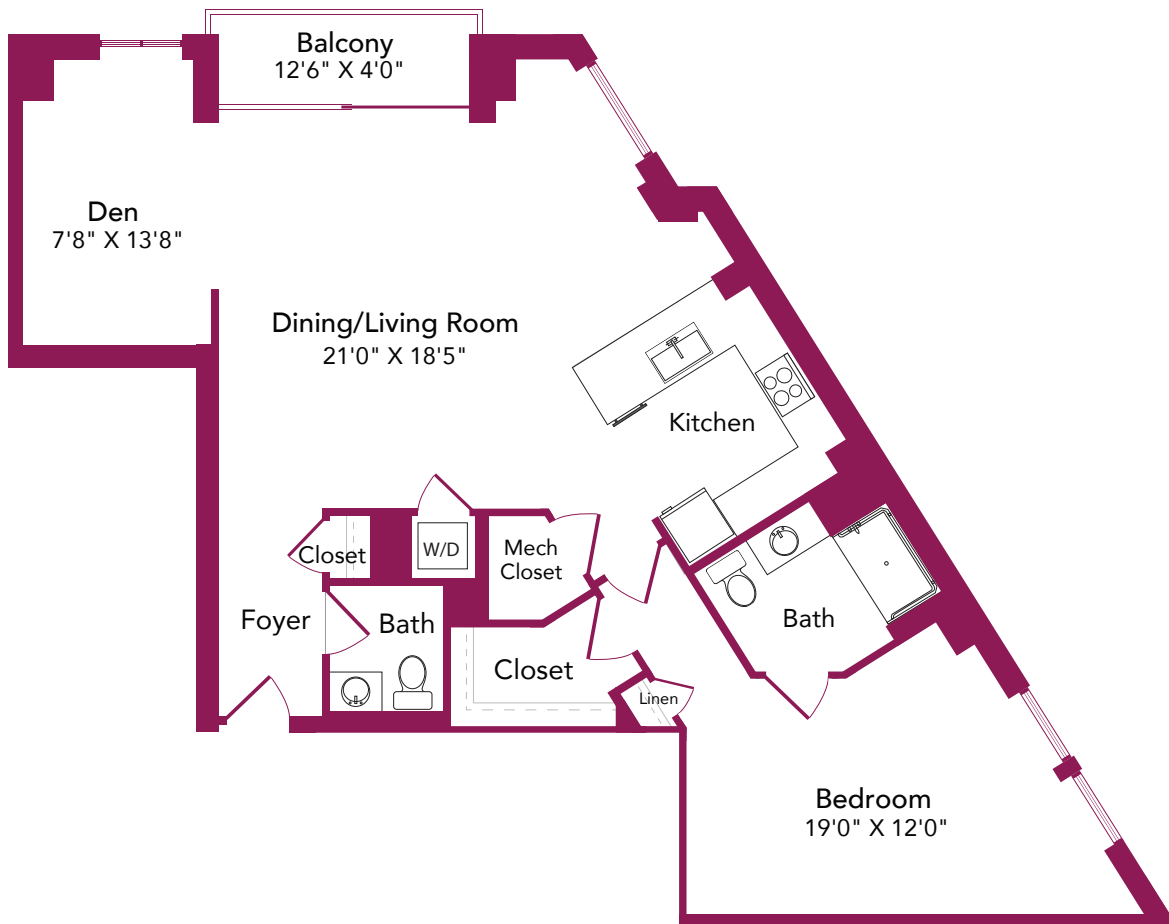

Goodwin House
Bailey's Crossroads

Arlingtonian

Two Bedroom
Two Bath
1,160 sq. ft.

Floor plans are not shown to scale. Room measurements and square footage are approximate.

3440 S Jefferson Street, Falls Church, VA 22041
703.578.7201 | GoodwinHouseBaileysCrossroads.org

Goodwin House
Bailey's Crossroads

Skyline

Two Bedroom with Den
Two Bath
1,527 sq. ft.

Floor plans are not shown to scale. Room measurements and square footage are approximate.

3440 S Jefferson Street, Falls Church, VA 22041
703.578.7201 | GoodwinHouseBaileysCrossroads.org

Goodwin House
Bailey's Crossroads

Ashton

One Bedroom with Den
One-and-a-Half Bath
1,140 sq. ft.

Floor plans are not shown to scale. Room measurements and square footage are approximate.

3440 S Jefferson Street, Falls Church, VA 22041
703.578.7201 | GoodwinHouseBaileysCrossroads.org

Goodwin House
Bailey's Crossroads

Brenmar

One Bedroom with Den
One-and-a-Half Bath
1,196 sq. ft.

Floor plans are not shown to scale. Room measurements and square footage are approximate.

3440 S Jefferson Street, Falls Church, VA 22041
703.578.7201 | GoodwinHouseBaileysCrossroads.org