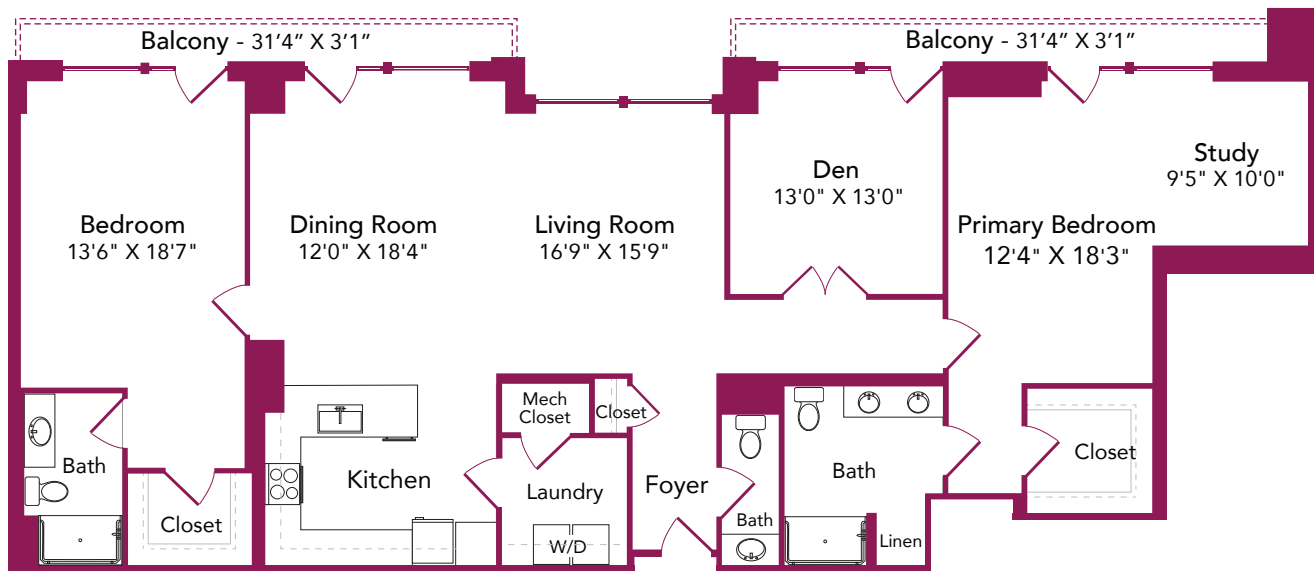

Goodwin House
Bailey's Crossroads

Columbia

Two Bedroom with Den
Two Bath
1,416 sq. ft.

Floor plans are not shown to scale. Room measurements and square footage are approximate.

3440 S Jefferson Street, Falls Church, VA 22041
703.578.7201 | GoodwinHouseBaileysCrossroads.org

Goodwin House
Bailey's Crossroads

Rosslyn

Two Bedroom
Two Bath
1,542 sq. ft.

Floor plans are not shown to scale. Room measurements and square footage are approximate.

3440 S Jefferson Street, Falls Church, VA 22041
703.578.7201 | GoodwinHouseBaileysCrossroads.org

Radnor

Two Bedroom with Den
Two-and-a-Half Bath
1,728 sq. ft. | 15th Floor

Floor plans are not shown to scale. Room measurements and square footage are approximate.

3440 S Jefferson Street, Falls Church, VA 22041
703.578.7201 | GoodwinHouseBaileysCrossroads.org

Goodwin House
Bailey's Crossroads

Westover

Two Bedroom with Den and Balconies
Two-and-a-Half Bath
2,021 sq. ft. | 14th Floor

Woodmont

Two Bedroom with Den
Two-and-a-Half Bath
2,021 sq. ft. | 15th Floor

Floor plans are not shown to scale. Room measurements and square footage are approximate.