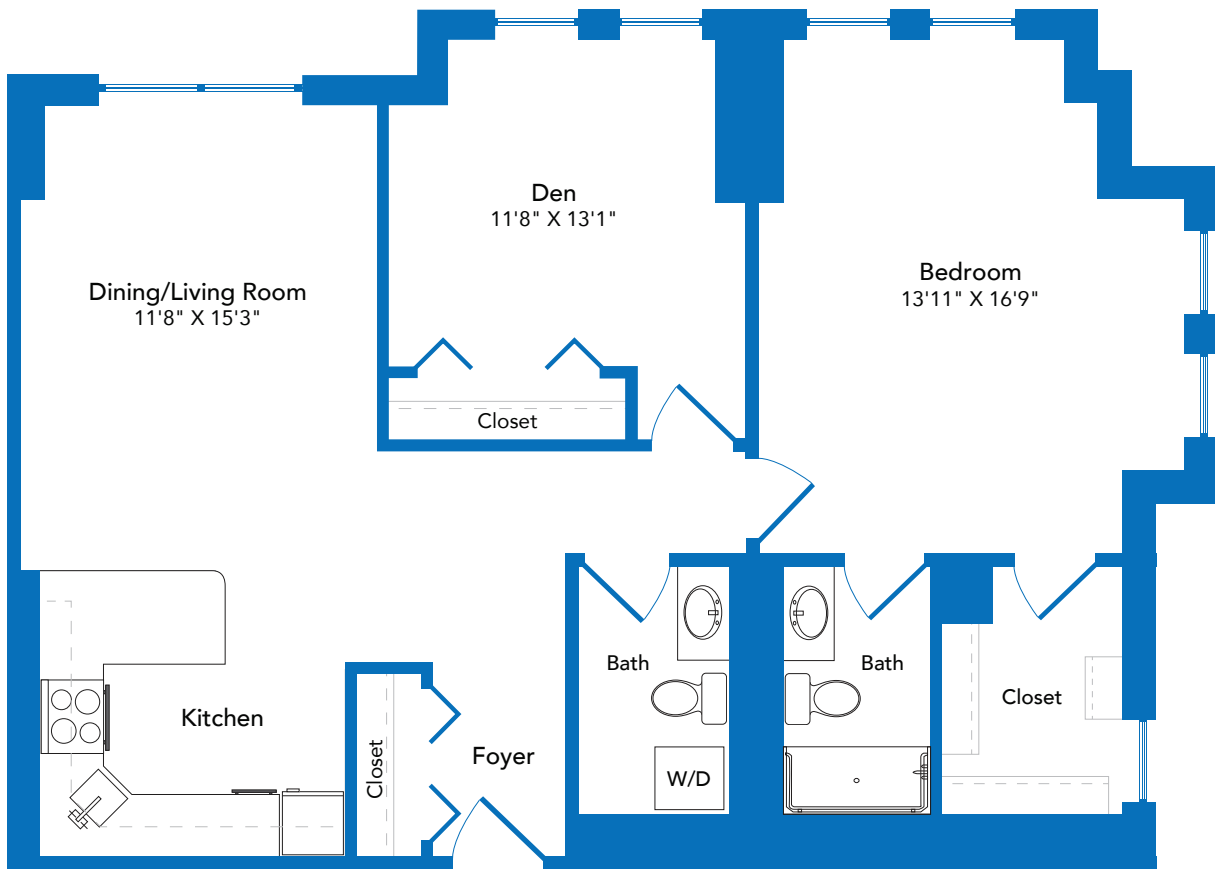

Goodwin House
Bailey's Crossroads

Bluemont

One Bedroom
One Bath
725 sq. ft.

Floor plans are not shown to scale. Room measurements and square footage are approximate.

3440 S Jefferson Street, Falls Church, VA 22041
703.578.7201 | GoodwinHouseBaileysCrossroads.org

Goodwin House
Bailey's Crossroads

Yorktowne

One Bedroom
One-and-a-Half Bath
850 sq. ft.

Floor plans are not shown to scale. Room measurements and square footage are approximate.

3440 S Jefferson Street, Falls Church, VA 22041
703.578.7201 | GoodwinHouseBaileysCrossroads.org

Goodwin House
Bailey's Crossroads

Barcroft

One Bedroom with Den
One-and-a-Half Bath
937 sq. ft.

Floor plans are not shown to scale. Room measurements and square footage are approximate.

3440 S Jefferson Street, Falls Church, VA 22041
703.578.7201 | GoodwinHouseBaileysCrossroads.org

Goodwin House
Bailey's Crossroads

McLean

One Bedroom with Den
Two Bath
937 sq. ft.

Floor plans are not shown to scale. Room measurements and square footage are approximate.

3440 S Jefferson Street, Falls Church, VA 22041
703.578.7201 | GoodwinHouseBaileysCrossroads.org