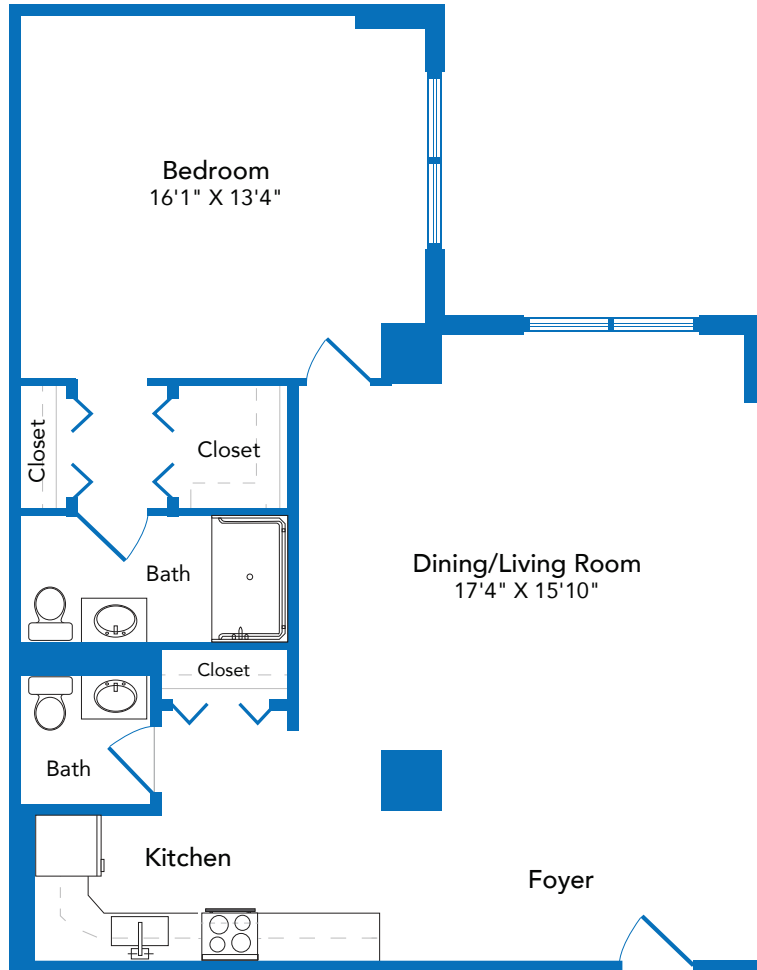

Goodwin House
Bailey's Crossroads

Bluemont

One Bedroom
One Bath
725 sq. ft.

Floor plans are not shown to scale. Room measurements and square footage are approximate.

3440 S Jefferson Street, Falls Church, VA 22041
703.578.7201 | GoodwinHouseBaileysCrossroads.org

Goodwin House
Bailey's Crossroads

Clarendon

One Bedroom
One Bath
835 sq. ft.

Floor plans are not shown to scale. Room measurements and square footage are approximate.

3440 S Jefferson Street, Falls Church, VA 22041
703.578.7201 | GoodwinHouseBaileysCrossroads.org

Goodwin House
Bailey's Crossroads

Yorktowne

One Bedroom
One-and-a-Half Bath
850 sq. ft.

Floor plans are not shown to scale. Room measurements and square footage are approximate.

3440 S Jefferson Street, Falls Church, VA 22041
703.578.7201 | GoodwinHouseBaileysCrossroads.org

Goodwin House
Bailey's Crossroads

Barcroft

One Bedroom with Den
One-and-a-Half Bath
937 sq. ft.

Floor plans are not shown to scale. Room measurements and square footage are approximate.

3440 S Jefferson Street, Falls Church, VA 22041
703.578.7201 | GoodwinHouseBaileysCrossroads.org