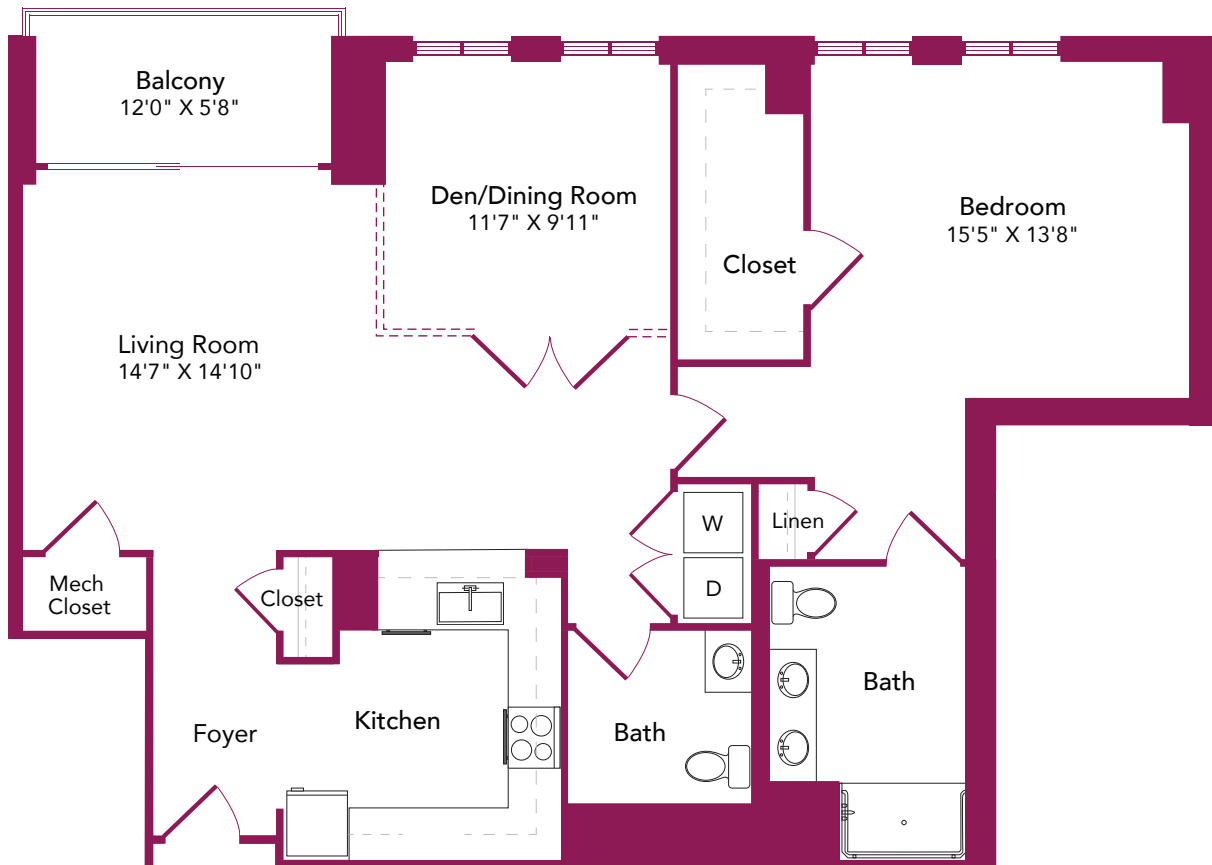

Goodwin House
Bailey's Crossroads

Skyline

Two Bedroom with Den
Two Bath
1,527 sq. ft.

Floor plans are not shown to scale. Room measurements and square footage are approximate.

3440 S Jefferson Street, Falls Church, VA 22041
703.578.7201 | GoodwinHouseBaileysCrossroads.org

Goodwin House
Bailey's Crossroads

Ashton

One Bedroom with Den
One-and-a-Half Bath
1,140 sq. ft.

Floor plans are not shown to scale. Room measurements and square footage are approximate.

3440 S Jefferson Street, Falls Church, VA 22041
703.578.7201 | GoodwinHouseBaileysCrossroads.org

Goodwin House
Bailey's Crossroads

Brenmar

One Bedroom with Den
One-and-a-Half Bath
1,196 sq. ft.

Floor plans are not shown to scale. Room measurements and square footage are approximate.

3440 S Jefferson Street, Falls Church, VA 22041
703.578.7201 | GoodwinHouseBaileysCrossroads.org

Goodwin House
Bailey's Crossroads

Columbia

Two Bedroom with Den
Two Bath
1,416 sq. ft.

Floor plans are not shown to scale. Room measurements and square footage are approximate.

3440 S Jefferson Street, Falls Church, VA 22041
703.578.7201 | GoodwinHouseBaileysCrossroads.org