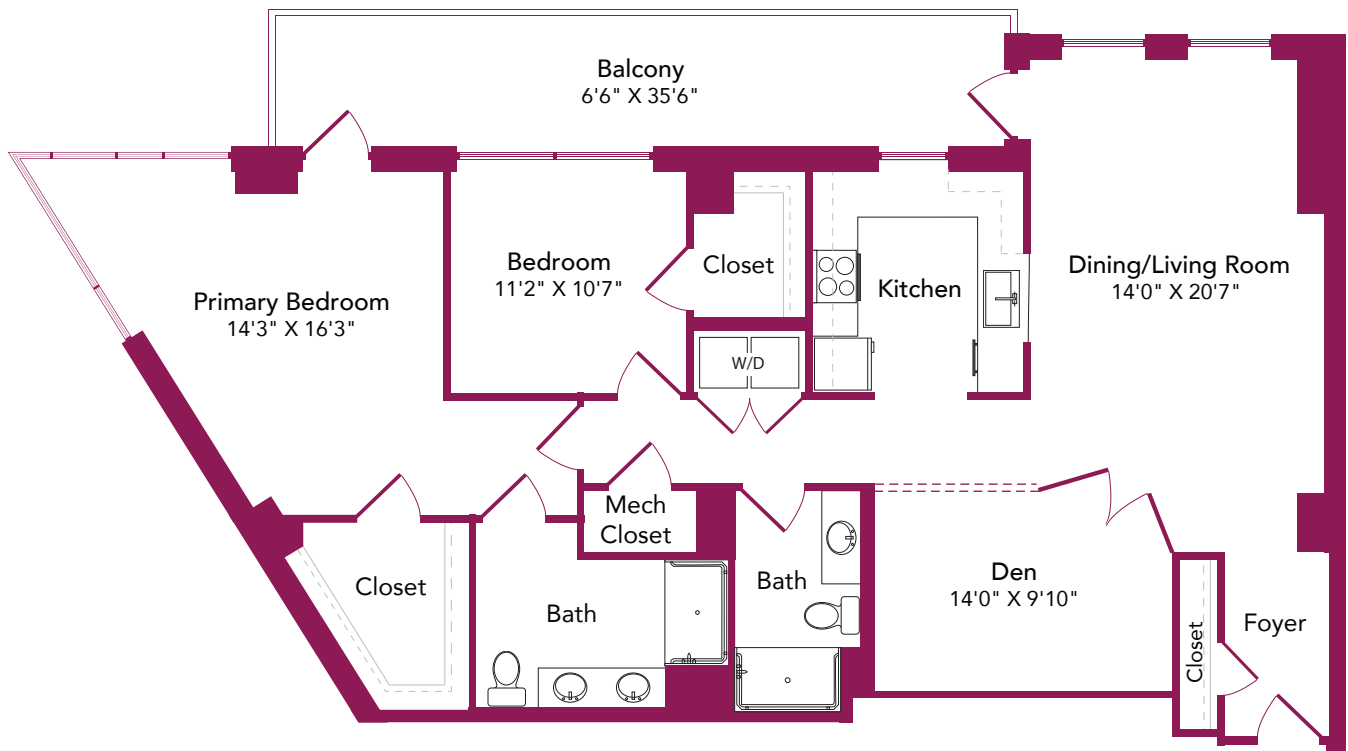

Goodwin House
Bailey's Crossroads

Glendale

Two Bedroom
Two Bath
1,281 sq. ft.

Floor plans are not shown to scale. Room measurements and square footage are approximate.

3440 S Jefferson Street, Falls Church, VA 22041
703.578.7201 | GoodwinHouseBaileysCrossroads.org

Goodwin House
Bailey's Crossroads

Burke

Two Bedroom
Two Bath
1,335 sq. ft.

Floor plans are not shown to scale. Room measurements and square footage are approximate.

3440 S Jefferson Street, Falls Church, VA 22041
703.578.7201 | GoodwinHouseBaileysCrossroads.org

Goodwin House
Bailey's Crossroads

Columbia

Two Bedroom with Den
Two Bath
1,416 sq. ft.

Floor plans are not shown to scale. Room measurements and square footage are approximate.

3440 S Jefferson Street, Falls Church, VA 22041
703.578.7201 | GoodwinHouseBaileysCrossroads.org

Goodwin House
Bailey's Crossroads

Langley

Two Bedroom with Den
Two Bath
1,485 sq. ft.

Floor plans are not shown to scale. Room measurements and square footage are approximate.

3440 S Jefferson Street, Falls Church, VA 22041
703.578.7201 | GoodwinHouseBaileysCrossroads.org