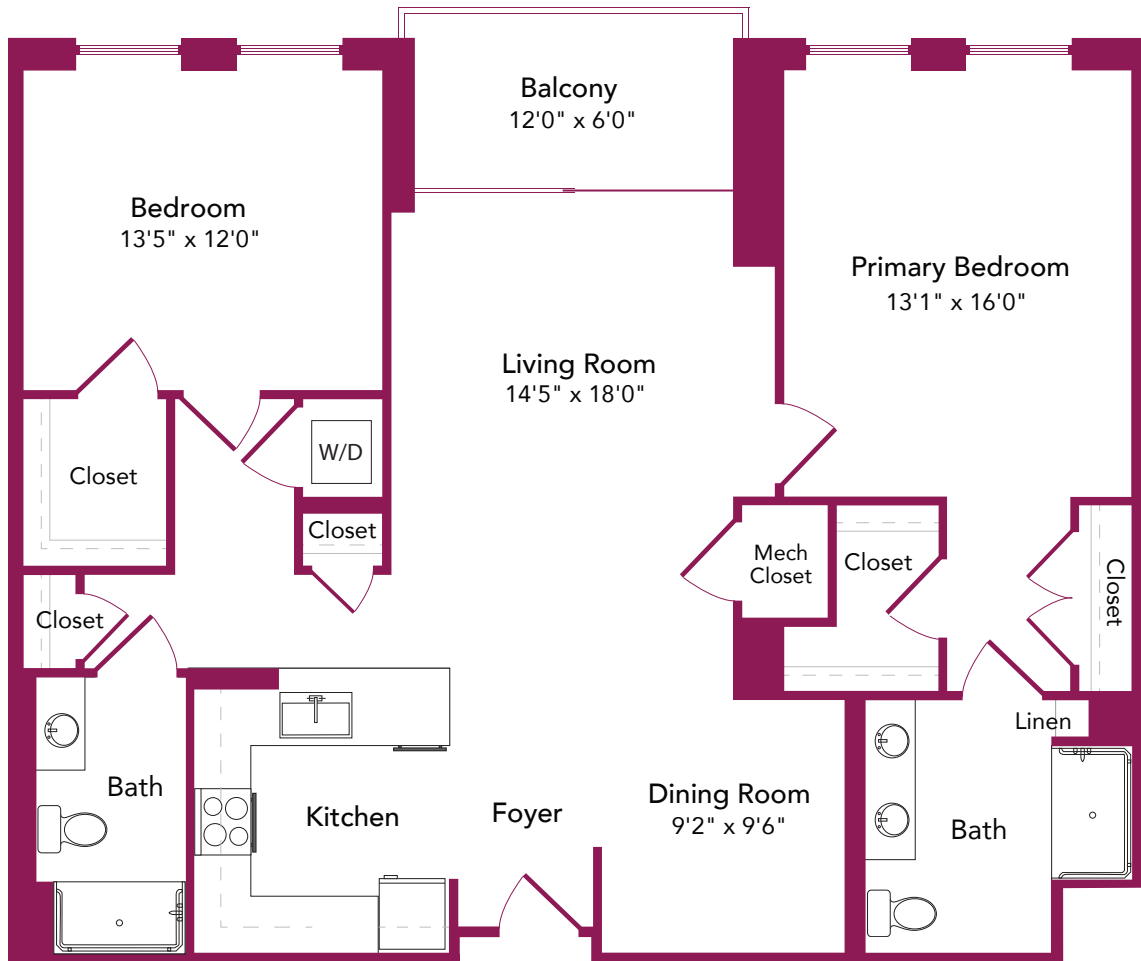

Goodwin House
Bailey's Crossroads

Ashton

One Bedroom with Den
One-and-a-Half Bath
1,140 sq. ft.

Floor plans are not shown to scale. Room measurements and square footage are approximate.

3440 S Jefferson Street, Falls Church, VA 22041
703.578.7201 | GoodwinHouseBaileysCrossroads.org

Goodwin House
Bailey's Crossroads

Brenmar

One Bedroom with Den
One-and-a-Half Bath
1,196 sq. ft.

Floor plans are not shown to scale. Room measurements and square footage are approximate.

3440 S Jefferson Street, Falls Church, VA 22041
703.578.7201 | GoodwinHouseBaileysCrossroads.org

Goodwin House
Bailey's Crossroads

Glendale

Two Bedroom
Two Bath
1,281 sq. ft.

Floor plans are not shown to scale. Room measurements and square footage are approximate.

3440 S Jefferson Street, Falls Church, VA 22041
703.578.7201 | GoodwinHouseBaileysCrossroads.org

Goodwin House
Bailey's Crossroads

Columbia

Two Bedroom with Den
Two Bath
1,416 sq. ft.

Floor plans are not shown to scale. Room measurements and square footage are approximate.

3440 S Jefferson Street, Falls Church, VA 22041
703.578.7201 | GoodwinHouseBaileysCrossroads.org