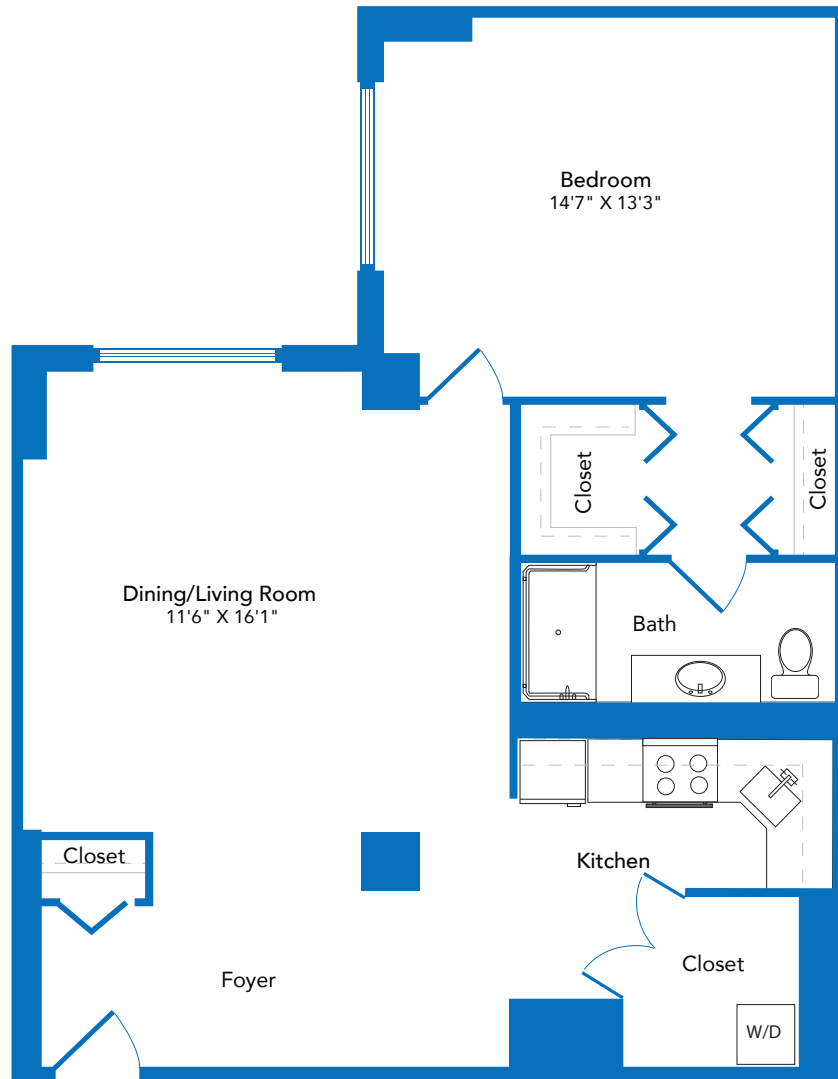

Goodwin House
Bailey's Crossroads

Ballston

One Bedroom
One Bath
700 sq. ft.

Floor plans are not shown to scale. Room measurements and square footage are approximate.

3440 S Jefferson Street, Falls Church, VA 22041
703.578.7201 | GoodwinHouseBaileysCrossroads.org

Goodwin House
Bailey's Crossroads

Bluemont

One Bedroom
One Bath
725 sq. ft.

Floor plans are not shown to scale. Room measurements and square footage are approximate.

3440 S Jefferson Street, Falls Church, VA 22041
703.578.7201 | GoodwinHouseBaileysCrossroads.org

Goodwin House
Bailey's Crossroads

Clarendon

One Bedroom
One Bath
835 sq. ft.

Floor plans are not shown to scale. Room measurements and square footage are approximate.

3440 S Jefferson Street, Falls Church, VA 22041
703.578.7201 | GoodwinHouseBaileysCrossroads.org

Goodwin House
Bailey's Crossroads

Yorktowne

One Bedroom
One-and-a-Half Bath
850 sq. ft.

Floor plans are not shown to scale. Room measurements and square footage are approximate.

3440 S Jefferson Street, Falls Church, VA 22041
703.578.7201 | GoodwinHouseBaileysCrossroads.org