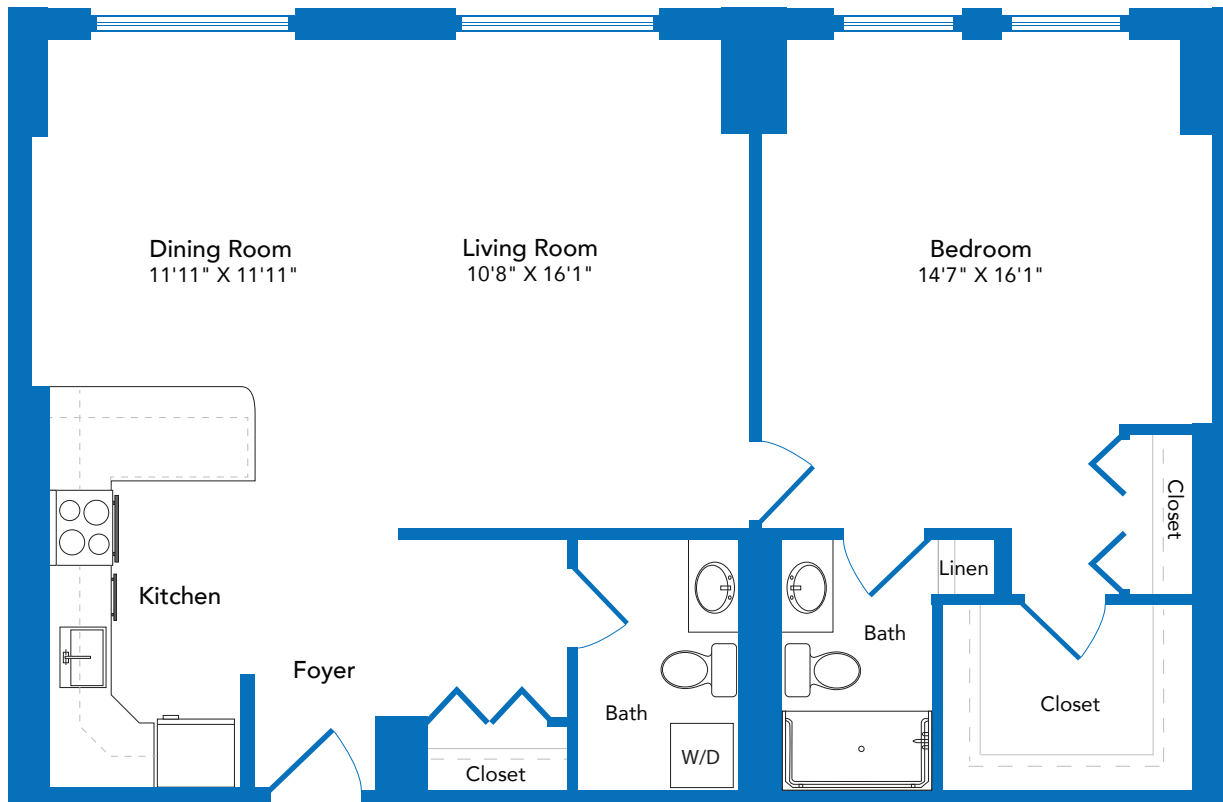

Goodwin House
Bailey's Crossroads

McLean

One Bedroom with Den
Two Bath
937 sq. ft.

Floor plans are not shown to scale. Room measurements and square footage are approximate.

3440 S Jefferson Street, Falls Church, VA 22041
703.578.7201 | GoodwinHouseBaileysCrossroads.org

Goodwin House
Bailey's Crossroads

Claremont

One Bedroom with Den
Two Bath
957 sq. ft.

Floor plans are not shown to scale. Room measurements and square footage are approximate.

3440 S Jefferson Street, Falls Church, VA 22041
703.578.7201 | GoodwinHouseBaileysCrossroads.org

Goodwin House
Bailey's Crossroads

Hillcrest

One Bedroom
One-and-a-Half Bath
957 sq. ft.

Floor plans are not shown to scale. Room measurements and square footage are approximate.

3440 S Jefferson Street, Falls Church, VA 22041
703.578.7201 | GoodwinHouseBaileysCrossroads.org

Goodwin House
Bailey's Crossroads

Arlingtonian

Two Bedroom
Two Bath
1,160 sq. ft.

Floor plans are not shown to scale. Room measurements and square footage are approximate.

3440 S Jefferson Street, Falls Church, VA 22041
703.578.7201 | GoodwinHouseBaileysCrossroads.org