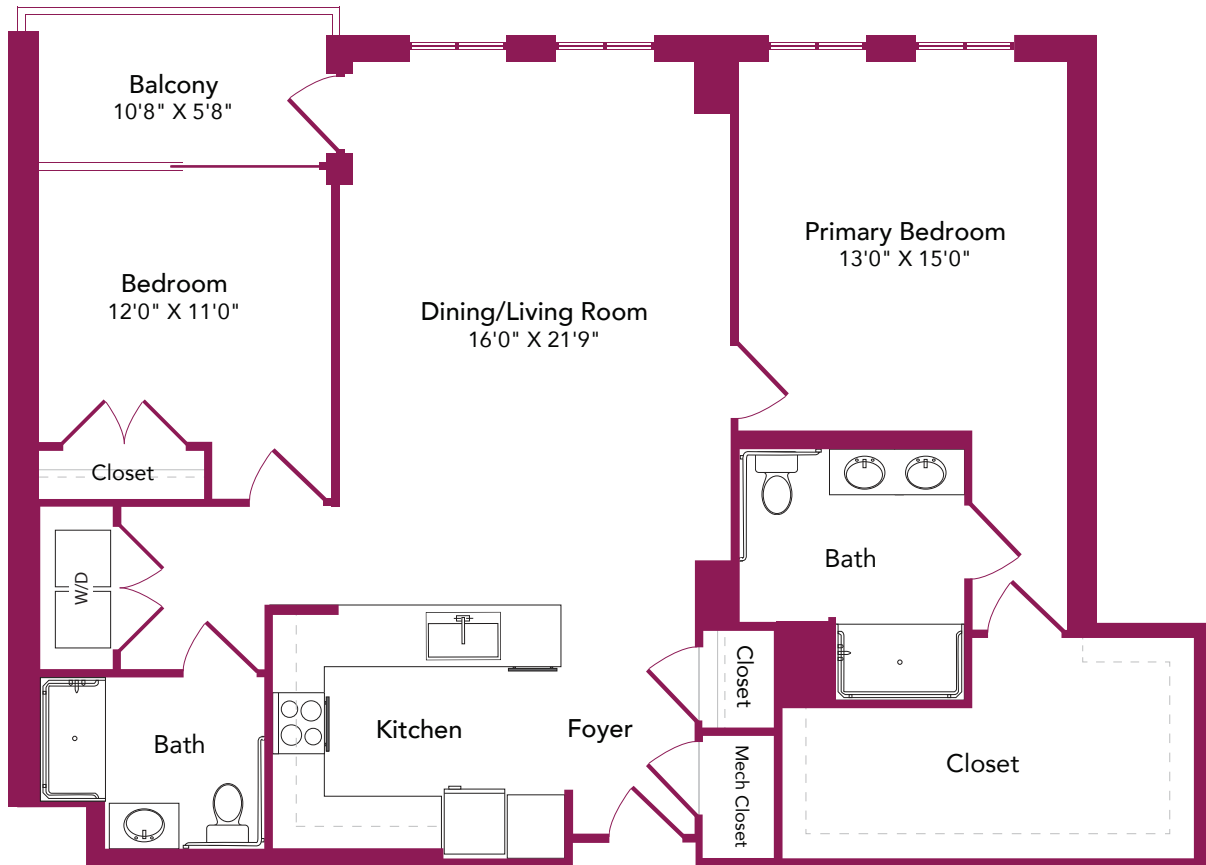

Goodwin House
Bailey's Crossroads

Brenmar

One Bedroom with Den
One-and-a-Half Bath
1,196 sq. ft.

Floor plans are not shown to scale. Room measurements and square footage are approximate.

3440 S Jefferson Street, Falls Church, VA 22041
703.578.7201 | GoodwinHouseBaileysCrossroads.org

Goodwin House
Bailey's Crossroads

Glendale

Two Bedroom
Two Bath
1,281 sq. ft.

Floor plans are not shown to scale. Room measurements and square footage are approximate.

3440 S Jefferson Street, Falls Church, VA 22041
703.578.7201 | GoodwinHouseBaileysCrossroads.org

Goodwin House
Bailey's Crossroads

Burke

Two Bedroom
Two Bath
1,335 sq. ft.

Floor plans are not shown to scale. Room measurements and square footage are approximate.

3440 S Jefferson Street, Falls Church, VA 22041
703.578.7201 | GoodwinHouseBaileysCrossroads.org

Goodwin House
Bailey's Crossroads

Columbia

Two Bedroom with Den
Two Bath
1,416 sq. ft.

Floor plans are not shown to scale. Room measurements and square footage are approximate.

3440 S Jefferson Street, Falls Church, VA 22041
703.578.7201 | GoodwinHouseBaileysCrossroads.org