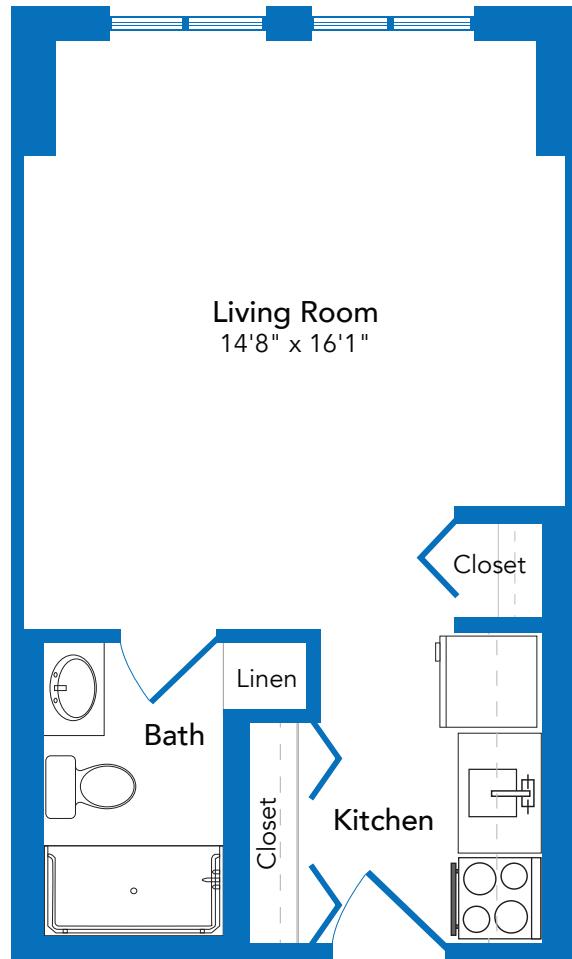

Goodwin House
Bailey's Crossroads

Annandale

Studio
One Bath
397 sq. ft.

Floor plans are not shown to scale. Room measurements and square footage are approximate.

3440 S Jefferson Street, Falls Church, VA 22041
703.578.7201 | GoodwinHouseBaileysCrossroads.org

Goodwin House
Bailey's Crossroads

Glencarlyn

One Bedroom
One Bath
570 sq. ft.

Floor plans are not shown to scale. Room measurements and square footage are approximate.

3440 S Jefferson Street, Falls Church, VA 22041
703.578.7201 | GoodwinHouseBaileysCrossroads.org

Goodwin House
Bailey's Crossroads

Buckingham

One Bedroom
One Bath
590 sq. ft.

Floor plans are not shown to scale. Room measurements and square footage are approximate.

3440 S Jefferson Street, Falls Church, VA 22041
703.578.7201 | GoodwinHouseBaileysCrossroads.org

Goodwin House
Bailey's Crossroads

Ballston

One Bedroom
One Bath
700 sq. ft.

Floor plans are not shown to scale. Room measurements and square footage are approximate.

3440 S Jefferson Street, Falls Church, VA 22041
703.578.7201 | GoodwinHouseBaileysCrossroads.org