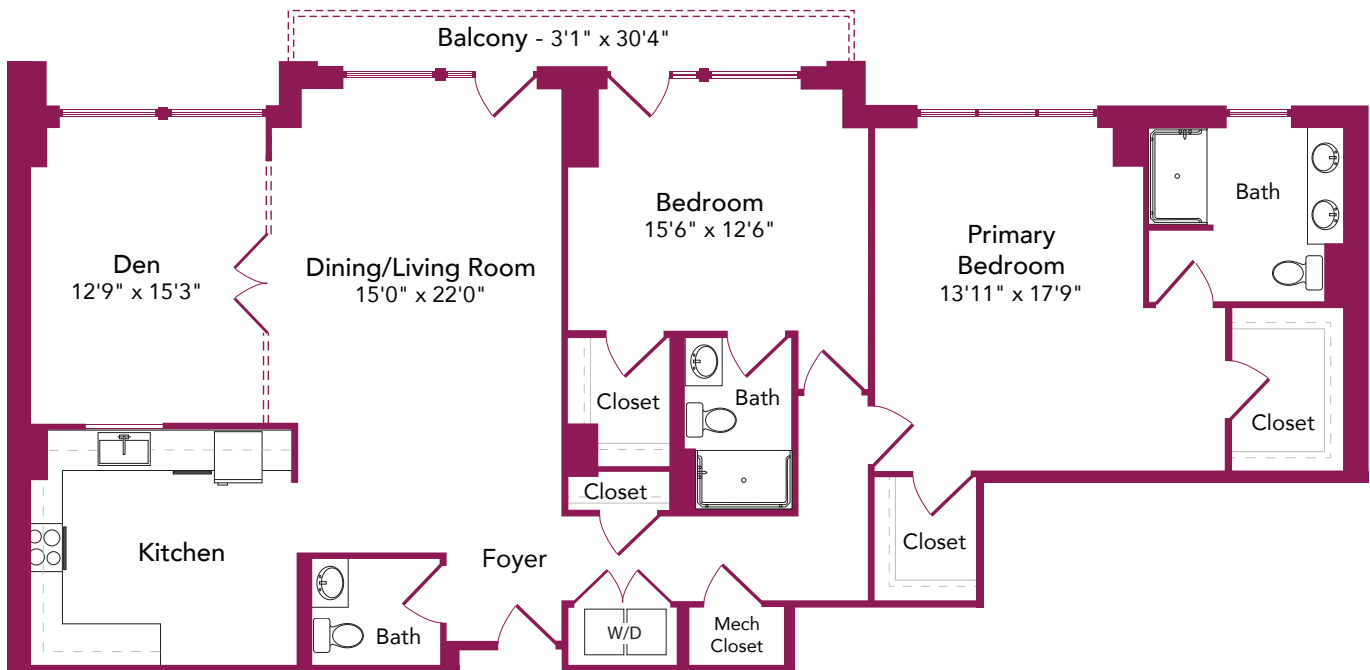

Goodwin House
Bailey's Crossroads

Rosslyn

Two Bedroom
Two Bath
1,542 sq. ft.

Floor plans are not shown to scale. Room measurements and square footage are approximate.

3440 S Jefferson Street, Falls Church, VA 22041
703.578.7201 | GoodwinHouseBaileysCrossroads.org

Goodwin House
Bailey's Crossroads

Foxcroft

Two Bedroom with Balconies
Two-and-a-Half Bath
1,573 sq. ft. | 14th Floor

Glebe

Two Bedroom
Two-and-a-Half Bath
1,573 sq. ft. | 15th Floor

Floor plans are not shown to scale. Room measurements and square footage are approximate.

Radnor

Two Bedroom with Den
Two-and-a-Half Bath
1,728 sq. ft. | 15th Floor

Floor plans are not shown to scale. Room measurements and square footage are approximate.

3440 S Jefferson Street, Falls Church, VA 22041
703.578.7201 | GoodwinHouseBaileysCrossroads.org

Goodwin House
Bailey's Crossroads

Westover

Two Bedroom with Den and Balconies
Two-and-a-Half Bath
2,021 sq. ft. | 14th Floor

Woodmont

Two Bedroom with Den
Two-and-a-Half Bath
2,021 sq. ft. | 15th Floor

Floor plans are not shown to scale. Room measurements and square footage are approximate.