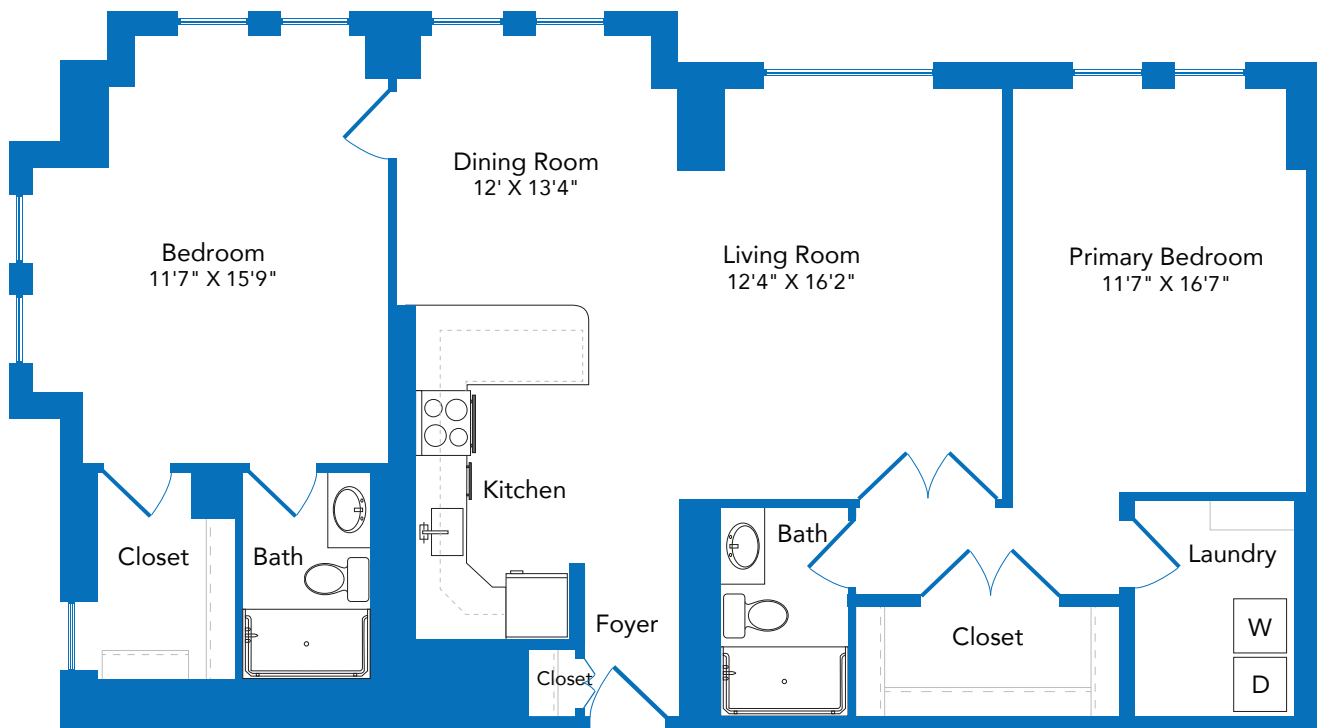

Goodwin House
Bailey's Crossroads

Claremont

One Bedroom with Den
Two Bath
957 sq. ft.

Floor plans are not shown to scale. Room measurements and square footage are approximate.

3440 S Jefferson Street, Falls Church, VA 22041
703.578.7201 | GoodwinHouseBaileysCrossroads.org

Goodwin House
Bailey's Crossroads

Hillcrest

One Bedroom
One-and-a-Half Bath
957 sq. ft.

Floor plans are not shown to scale. Room measurements and square footage are approximate.

3440 S Jefferson Street, Falls Church, VA 22041
703.578.7201 | GoodwinHouseBaileysCrossroads.org

Goodwin House
Bailey's Crossroads

Arlingtonian

Two Bedroom
Two Bath
1,160 sq. ft.

Floor plans are not shown to scale. Room measurements and square footage are approximate.

3440 S Jefferson Street, Falls Church, VA 22041
703.578.7201 | GoodwinHouseBaileysCrossroads.org

Goodwin House
Bailey's Crossroads

Skyline

Two Bedroom with Den
Two Bath
1,527 sq. ft.

Floor plans are not shown to scale. Room measurements and square footage are approximate.

3440 S Jefferson Street, Falls Church, VA 22041
703.578.7201 | GoodwinHouseBaileysCrossroads.org