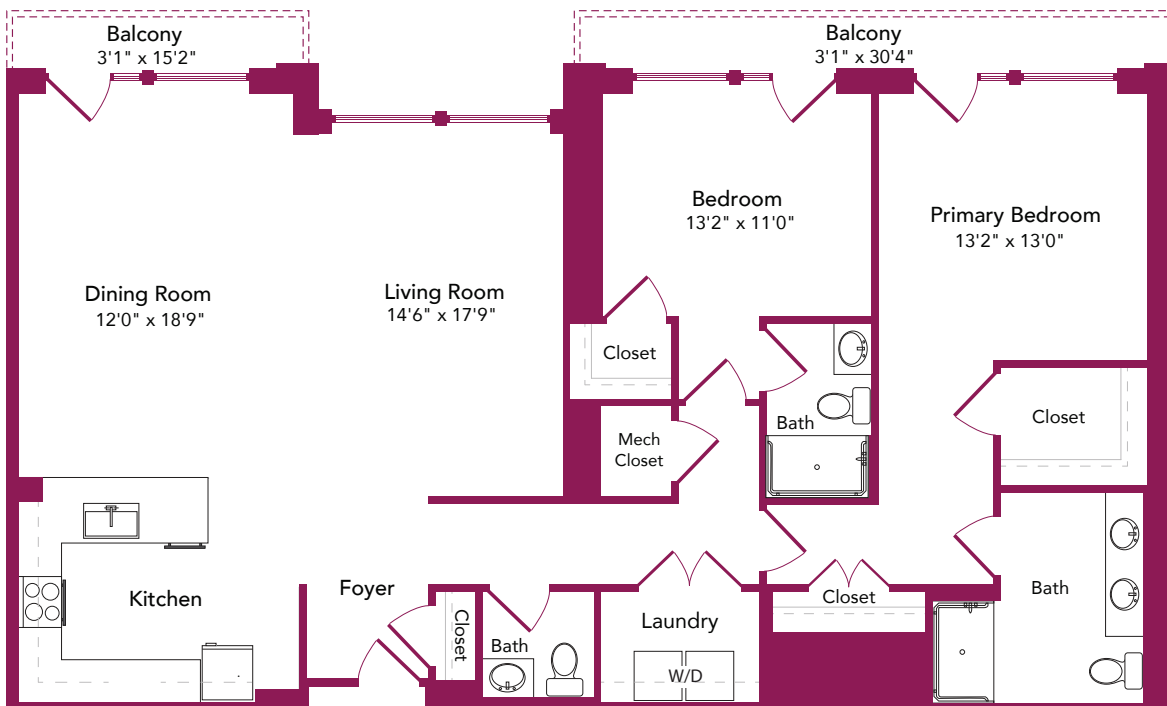

Goodwin House
Bailey's Crossroads

Columbia

Two Bedroom with Den
Two Bath
1,416 sq. ft.

Floor plans are not shown to scale. Room measurements and square footage are approximate.

3440 S Jefferson Street, Falls Church, VA 22041
703.578.7201 | GoodwinHouseBaileysCrossroads.org

Goodwin House
Bailey's Crossroads

Langley

Two Bedroom with Den
Two Bath
1,485 sq. ft.

Floor plans are not shown to scale. Room measurements and square footage are approximate.

3440 S Jefferson Street, Falls Church, VA 22041
703.578.7201 | GoodwinHouseBaileysCrossroads.org

Goodwin House
Bailey's Crossroads

Rosslyn

Two Bedroom
Two Bath
1,542 sq. ft.

Floor plans are not shown to scale. Room measurements and square footage are approximate.

3440 S Jefferson Street, Falls Church, VA 22041
703.578.7201 | GoodwinHouseBaileysCrossroads.org

Goodwin House
Bailey's Crossroads

Foxcroft

Two Bedroom with Balconies
Two-and-a-Half Bath
1,573 sq. ft. | 14th Floor

Glebe

Two Bedroom
Two-and-a-Half Bath
1,573 sq. ft. | 15th Floor

Floor plans are not shown to scale. Room measurements and square footage are approximate.