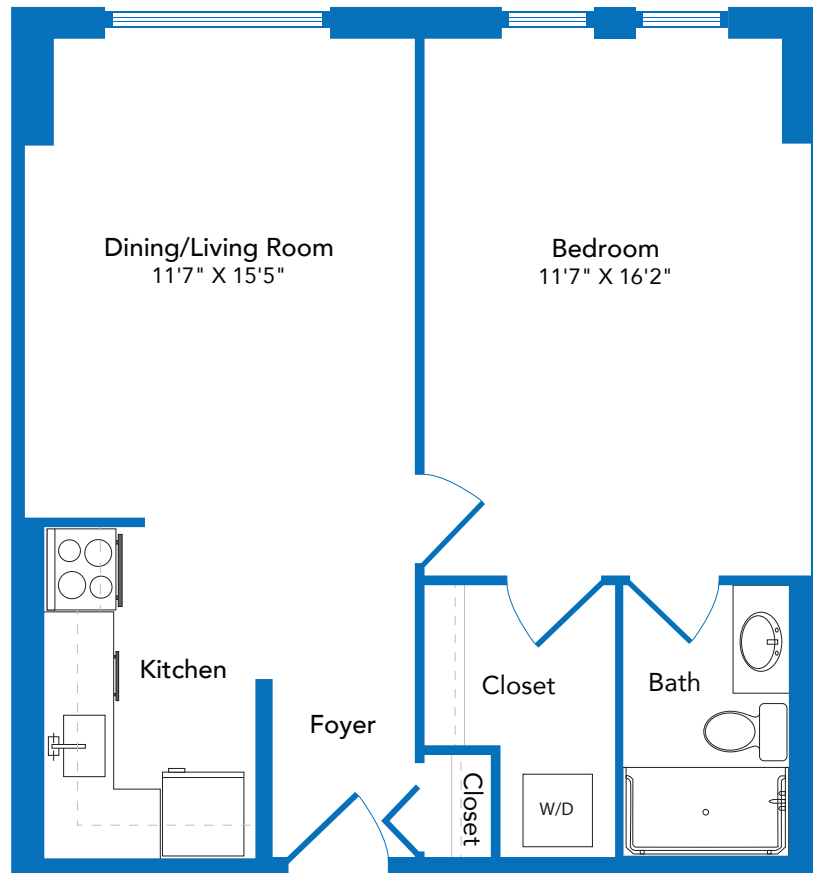

Goodwin House
Bailey's Crossroads

Glencarlyn

One Bedroom
One Bath
570 sq. ft.

Floor plans are not shown to scale. Room measurements and square footage are approximate.

3440 S Jefferson Street, Falls Church, VA 22041
703.578.7201 | GoodwinHouseBaileysCrossroads.org

Goodwin House
Bailey's Crossroads

Buckingham

One Bedroom
One Bath
590 sq. ft.

Floor plans are not shown to scale. Room measurements and square footage are approximate.

3440 S Jefferson Street, Falls Church, VA 22041
703.578.7201 | GoodwinHouseBaileysCrossroads.org

Goodwin House
Bailey's Crossroads

Ballston

One Bedroom
One Bath
700 sq. ft.

Floor plans are not shown to scale. Room measurements and square footage are approximate.

3440 S Jefferson Street, Falls Church, VA 22041
703.578.7201 | GoodwinHouseBaileysCrossroads.org

Goodwin House
Bailey's Crossroads

Bluemont

One Bedroom
One Bath
725 sq. ft.

Floor plans are not shown to scale. Room measurements and square footage are approximate.

3440 S Jefferson Street, Falls Church, VA 22041
703.578.7201 | GoodwinHouseBaileysCrossroads.org