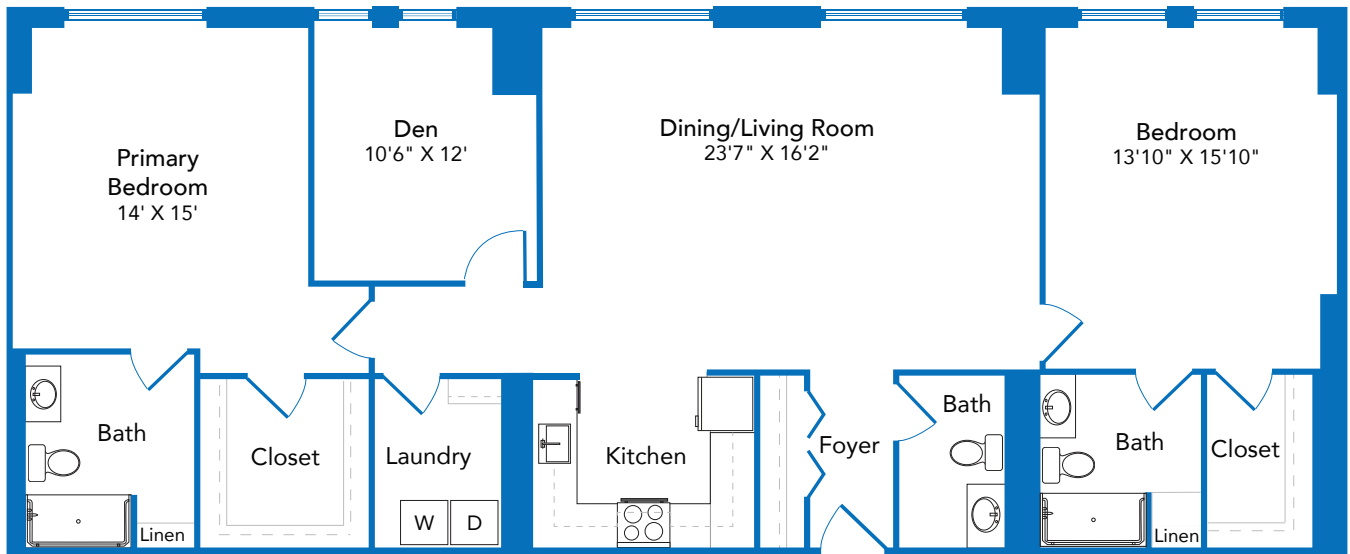

Goodwin House
Bailey's Crossroads

Arlingtonian

Two Bedroom
Two Bath
1,160 sq. ft.

Floor plans are not shown to scale. Room measurements and square footage are approximate.

3440 S Jefferson Street, Falls Church, VA 22041
703.578.7201 | GoodwinHouseBaileysCrossroads.org

Goodwin House
Bailey's Crossroads

Skyline

Two Bedroom with Den
Two Bath
1,527 sq. ft.

Floor plans are not shown to scale. Room measurements and square footage are approximate.

3440 S Jefferson Street, Falls Church, VA 22041
703.578.7201 | GoodwinHouseBaileysCrossroads.org

Goodwin House
Bailey's Crossroads

Ashton

One Bedroom with Den
One-and-a-Half Bath
1,140 sq. ft.

Floor plans are not shown to scale. Room measurements and square footage are approximate.

3440 S Jefferson Street, Falls Church, VA 22041
703.578.7201 | GoodwinHouseBaileysCrossroads.org

Goodwin House
Bailey's Crossroads

Columbia

Two Bedroom with Den
Two Bath
1,416 sq. ft.

Floor plans are not shown to scale. Room measurements and square footage are approximate.

3440 S Jefferson Street, Falls Church, VA 22041
703.578.7201 | GoodwinHouseBaileysCrossroads.org