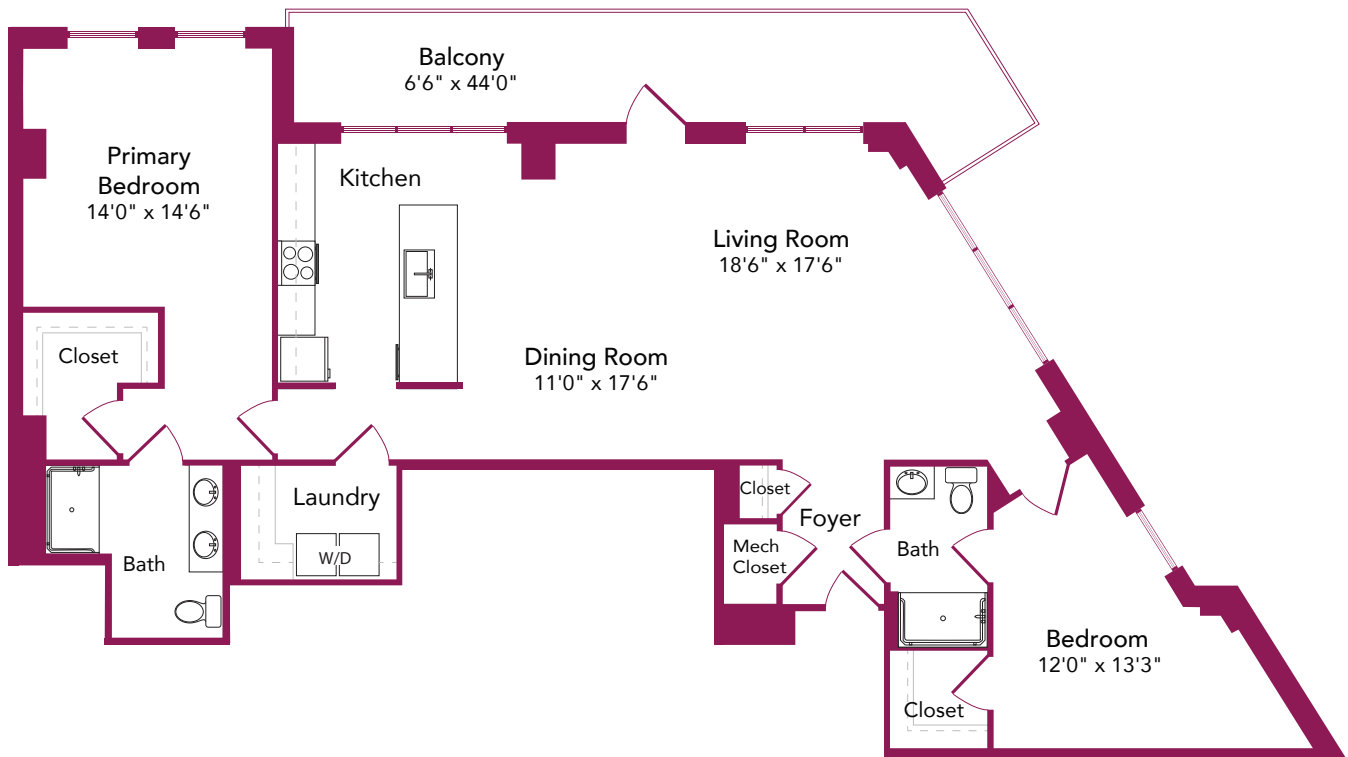

Goodwin House
Bailey's Crossroads

Columbia

Two Bedroom with Den
Two Bath
1,416 sq. ft.

Floor plans are not shown to scale. Room measurements and square footage are approximate.

3440 S Jefferson Street, Falls Church, VA 22041
703.578.7201 | GoodwinHouseBaileysCrossroads.org

Goodwin House
Bailey's Crossroads

Langley

Two Bedroom with Den
Two Bath
1,485 sq. ft.

Floor plans are not shown to scale. Room measurements and square footage are approximate.

3440 S Jefferson Street, Falls Church, VA 22041
703.578.7201 | GoodwinHouseBaileysCrossroads.org

Goodwin House
Bailey's Crossroads

Rosslyn

Two Bedroom
Two Bath
1,542 sq. ft.

Floor plans are not shown to scale. Room measurements and square footage are approximate.

3440 S Jefferson Street, Falls Church, VA 22041
703.578.7201 | GoodwinHouseBaileysCrossroads.org

Goodwin House
Bailey's Crossroads

Foxcroft

Two Bedroom with Balconies
Two-and-a-Half Bath
1,573 sq. ft. | 14th Floor

Glebe

Two Bedroom
Two-and-a-Half Bath
1,573 sq. ft. | 15th Floor

Floor plans are not shown to scale. Room measurements and square footage are approximate.