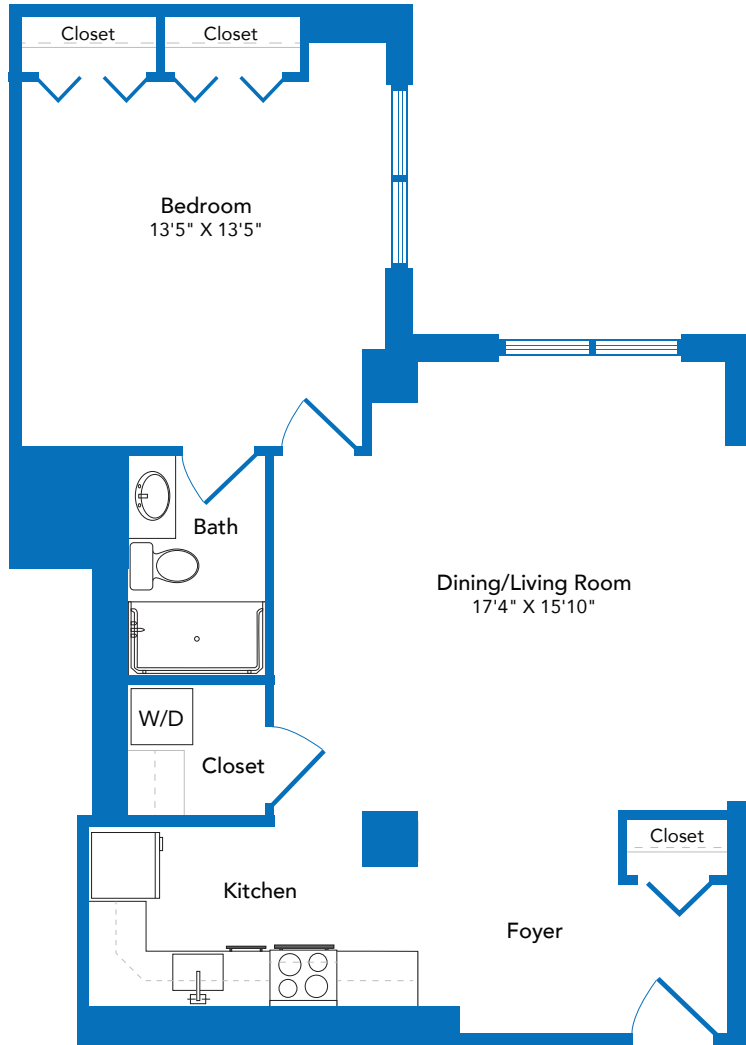

Goodwin House
Bailey's Crossroads

Glencarlyn

One Bedroom
One Bath
570 sq. ft.

Floor plans are not shown to scale. Room measurements and square footage are approximate.

3440 S Jefferson Street, Falls Church, VA 22041
703.578.7201 | GoodwinHouseBaileysCrossroads.org

Goodwin House
Bailey's Crossroads

Buckingham

One Bedroom
One Bath
590 sq. ft.

Floor plans are not shown to scale. Room measurements and square footage are approximate.

3440 S Jefferson Street, Falls Church, VA 22041
703.578.7201 | GoodwinHouseBaileysCrossroads.org

Goodwin House
Bailey's Crossroads

Ballston

One Bedroom
One Bath
700 sq. ft.

Floor plans are not shown to scale. Room measurements and square footage are approximate.

3440 S Jefferson Street, Falls Church, VA 22041
703.578.7201 | GoodwinHouseBaileysCrossroads.org

Goodwin House
Bailey's Crossroads

Bluemont

One Bedroom
One Bath
725 sq. ft.

Floor plans are not shown to scale. Room measurements and square footage are approximate.

3440 S Jefferson Street, Falls Church, VA 22041
703.578.7201 | GoodwinHouseBaileysCrossroads.org